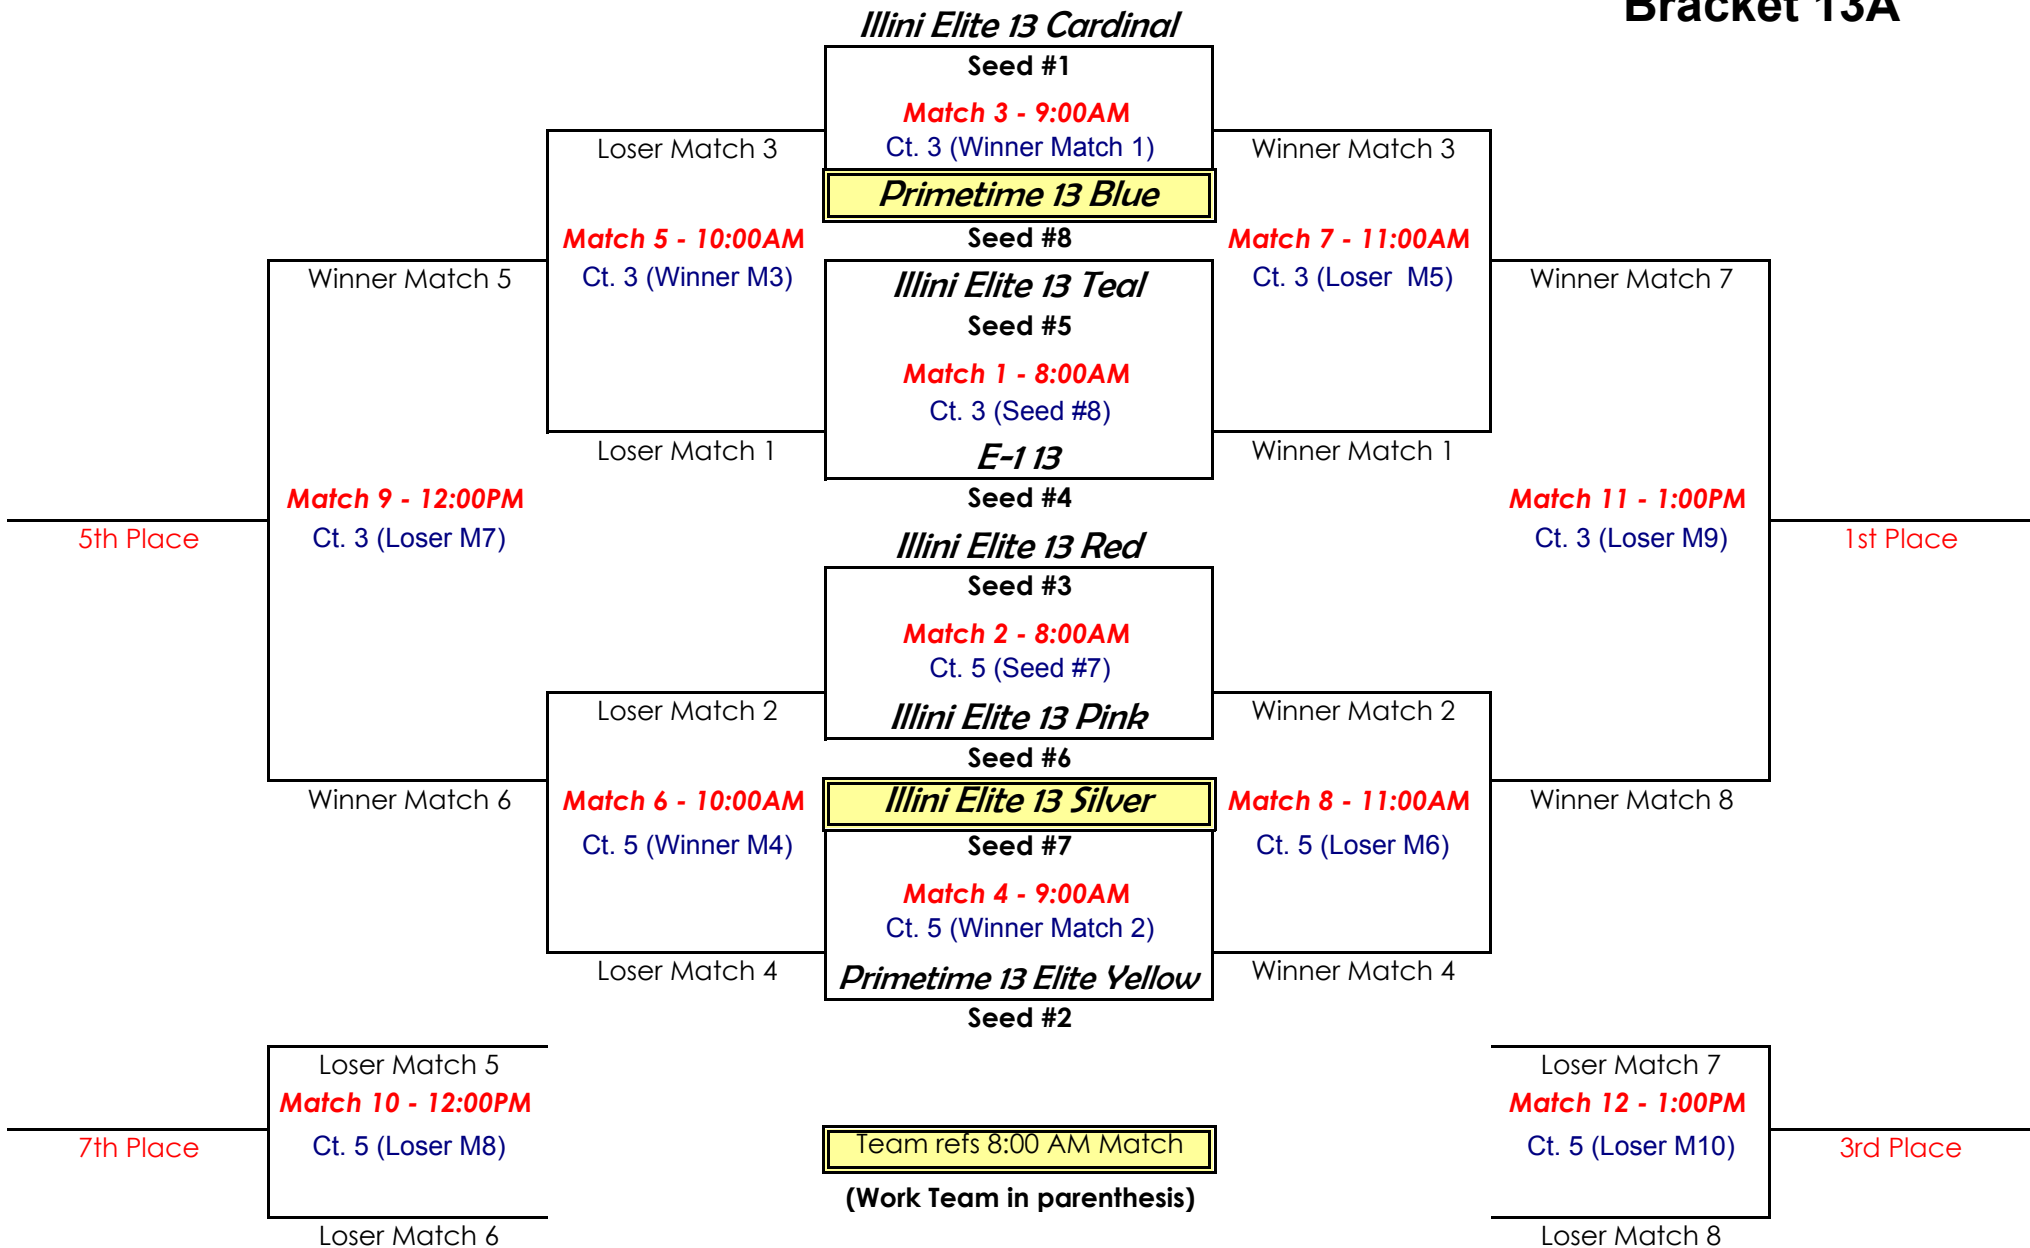

13U Central Division Year End Tournament - May 23rd

Coaches/Directors/Parents: Please read through all of the information below, including the facility rules. Be sure to print/read the 8 team bracket schedules carefully so you know your schedule.

#	Bracket 13A - Cts. 3-5 AM	Bracket 13B - Cts. 1-2 AM	
1	Illini Elite 13 Cardinal	Illini Elite 13 Black	See the next pages for the 8-Team Bracket playing schedule. For those that have not played the bracket schedule before, please make note of playing and officiating assignments.
2	Primetime 13 Elite Yellow	Illini Elite 13 White	
3	Illini Elite 13 Red	Illini Elite 13 Navy	
4	E-1 13	Primetime 13 Elite Green	
5	Illini Elite 13 Teal	Illini Elite 13 Maroon	
6	Illini Elite 13 Pink	Primetime 13 Orange	
7	Illini Elite 13 Silver	Illini Elite 13 Gold	
8	Primetime 13 Blue	Primetime 13 Silver	

13U Playoffs immediately following Pool Play		
Court 3	Court 5	
5th place match	7th place match	
13A 3rd v. 13B 3rd	13A 4th v. 13B 4th	
<i>(13A 1st officiates)</i>	<i>(13B 2nd officiates)</i>	

Court 3	Court 5	
1st place match	3rd place match	
13A 1st v. 13B 1st	13A 2nd v. 13B 2nd	
<i>(loser of previous match)</i>	<i>(loser of previous match)</i>	

Pools: 13A-13B	Illini Elite Training Center	Saturday, 8:00 AM Start

All Matches for all Brackets are best 2 of 3 games to 25 points (3rd game to 15 points, if necessary).

Warm-ups will be as follows: 2 min. ball handling, 4 min. Serving team, 4 min. Receiving team. Teams must use their time for serving as well, as there is no "shared" serving or hitting time.

Note: COACHES, PARENTS, PLAYERS - THERE IS NO FOOD ALLOWED ON ANY OF THE PLAYING SURFACES. There are NO exceptions to this rule. There is no food of any kind allowed on the gym floors - this INCLUDES AT THE SCORERS' TABLES. Water bottles and sports drinks are allowed. Please help us keep the gyms clean.

PLEASE - EVERYONE READ THE FACILITY RULES BELOW:

FACILITY RULES:

NO OUTSIDE FOOD IS ALLOWED IN THE ILLINI ELITE CENTER

NO FOOD OF ANY KIND OR ANY GUM IS ALLOWED ON THE COURTS

ONLY RECLOSABLE DRINK CONTAINERS ARE ALLOWED ON THE COURTS

ADMISSION FOR THE CDPL IS $3.00 (JUST AS IN YEAR'S PAST)

PLEASE DO NOT BRING YOUR OWN WARM-UP BALLS. We will have balls for all teams.

COURT 4 AT THE ILLINI ELITE TRAINING CENTER IS OPEN FOR PLAYERS TO STORE THEIR BAGS, etc.

CHAIRS ARE PROVIDED FOR SPECTATORS

8 Team Bracket

Note that match start times are only approximate. Matches will begin at the conclusion of the previous match.