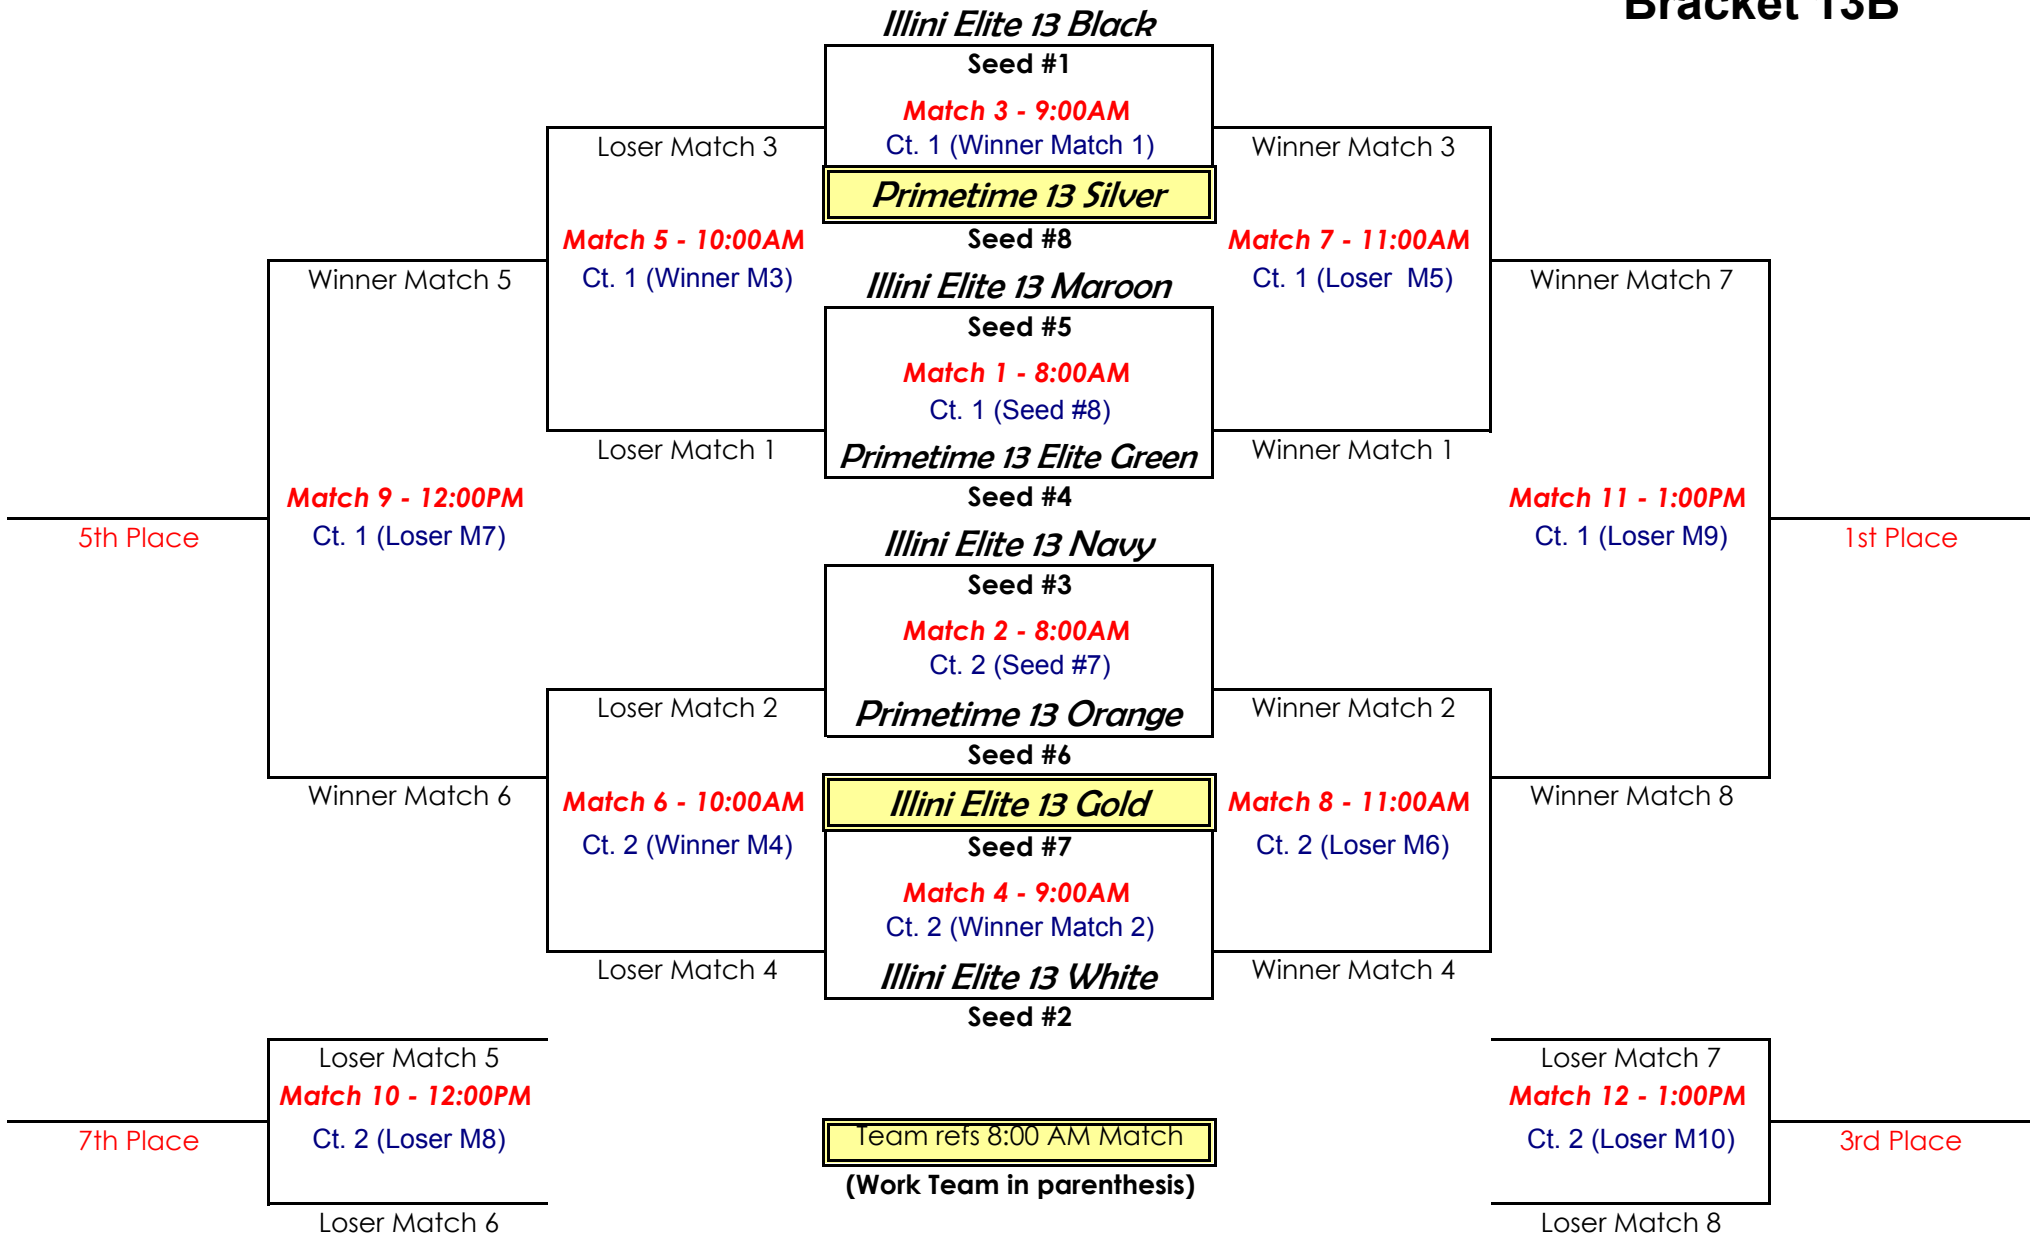

#	Bracket 13A - Cts. 3-5 AM	Bracket 13B - Cts. 1-2 AM	
1	Illini Elite 13 Cardinal	Illini Elite 13 Black	See the next pages for the 8-Team Bracket playing schedule. For those that have not played the bracket schedule before, please make note of playing and officiating assignments.
2	Primetime 13 Elite Yellow	Illini Elite 13 White	
3	Illini Elite 13 Red	Illini Elite 13 Navy	
4	E-1 13	Primetime 13 Elite Green	
5	Illini Elite 13 Teal	Illini Elite 13 Maroon	
6	Illini Elite 13 Pink	Primetime 13 Orange	
7	Illini Elite 13 Silver	Illini Elite 13 Gold	
8	Primetime 13 Blue	Primetime 13 Silver	

CHAIRS ARE PROVIDED FOR SPECTATORS

8 Team Bracket

Note that match start times are only approximate. Matches will begin at the conclusion of the previous match.

Central Division Power League

8 Team Bracket

13U May 23
Bracket 13B

Note that match start times are only approximate. Matches will begin at the conclusion of the previous match.