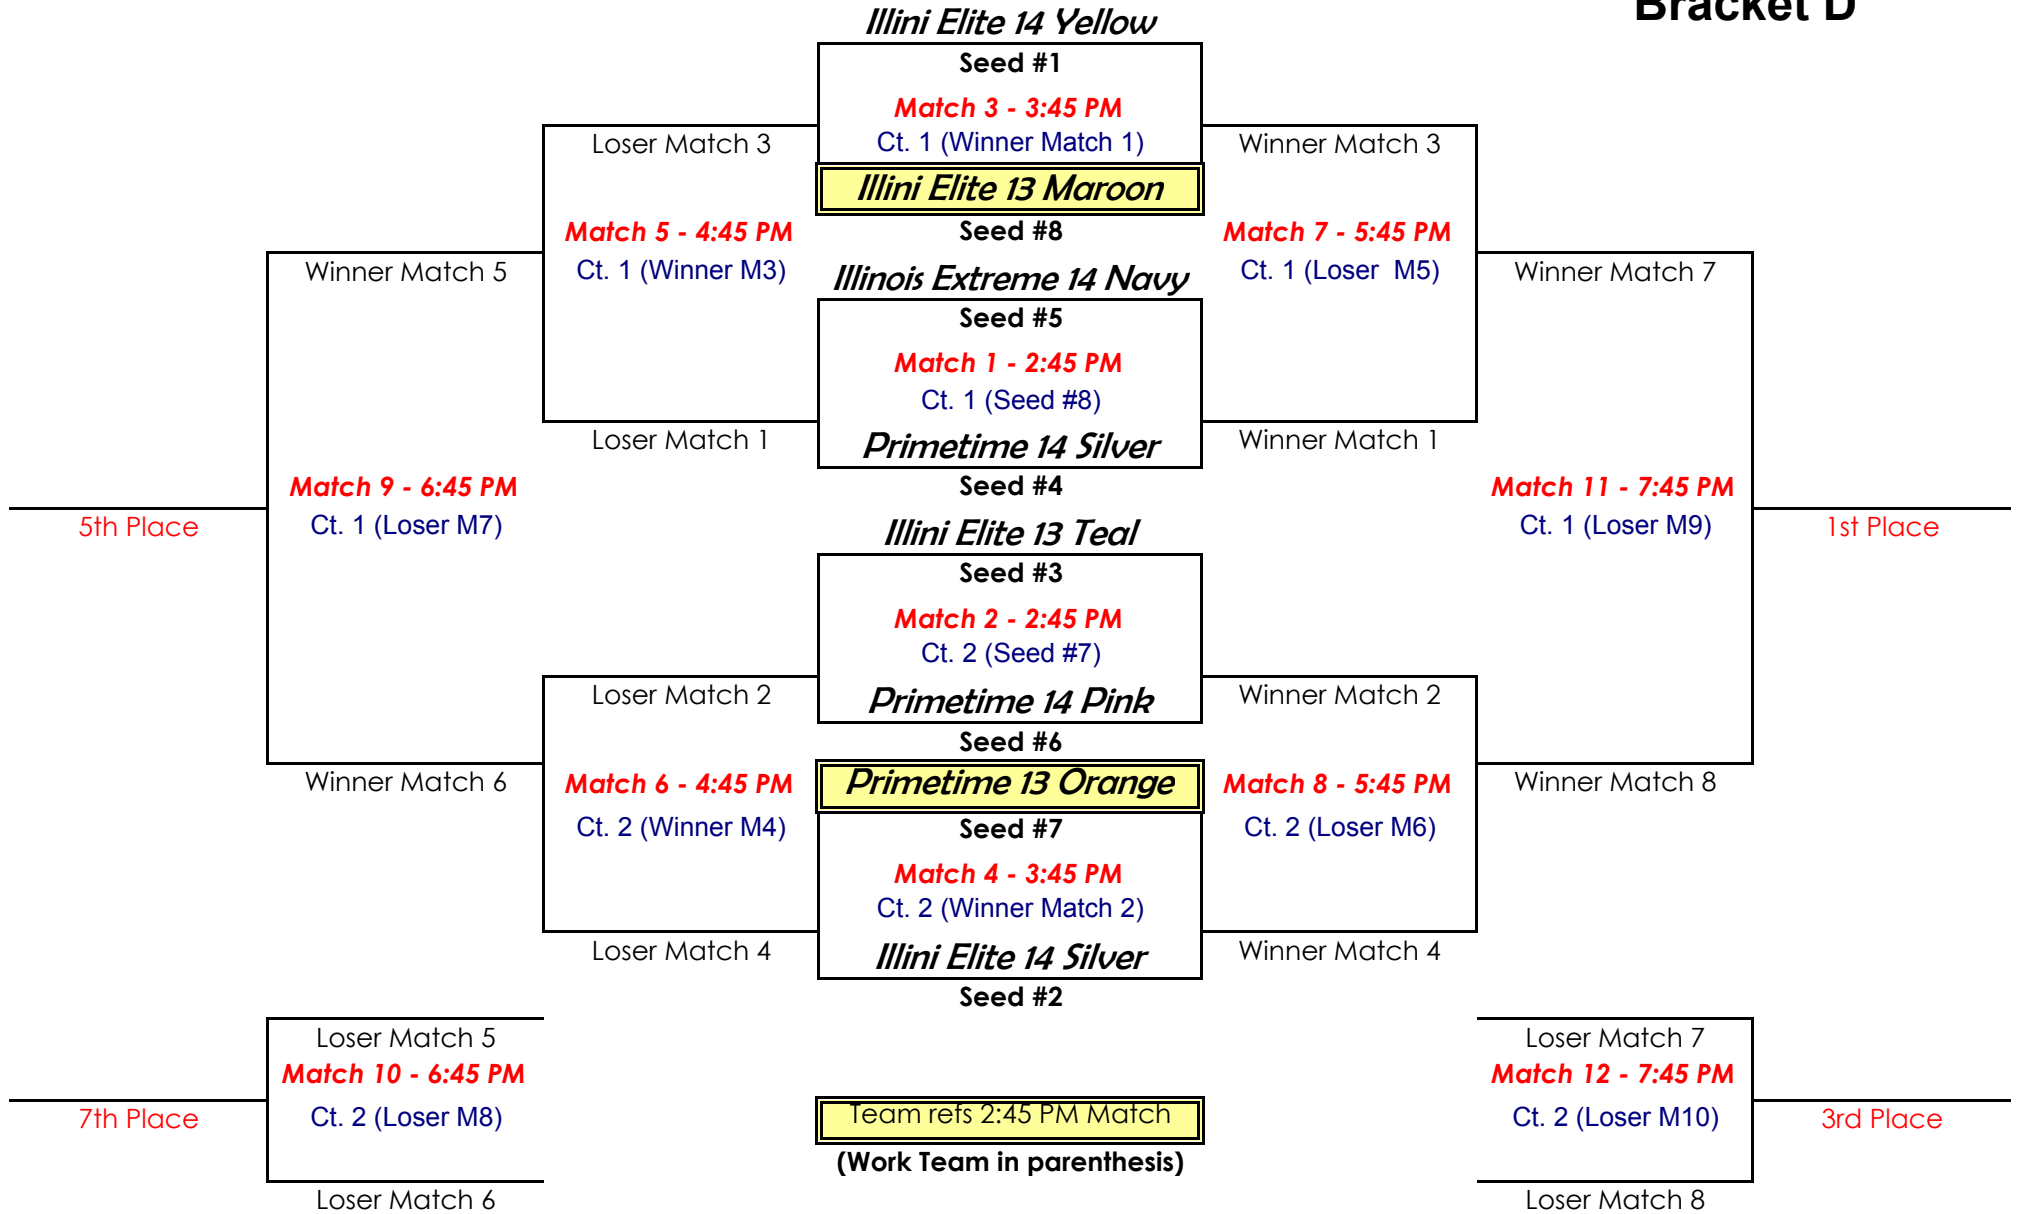

8 Team Bracket

14U April 26th
Bracket C

Note that match start times are only approximate. Matches will begin at the conclusion of the previous match.

Central Division Power League

8 Team Bracket

**14U April 26th
Bracket D**