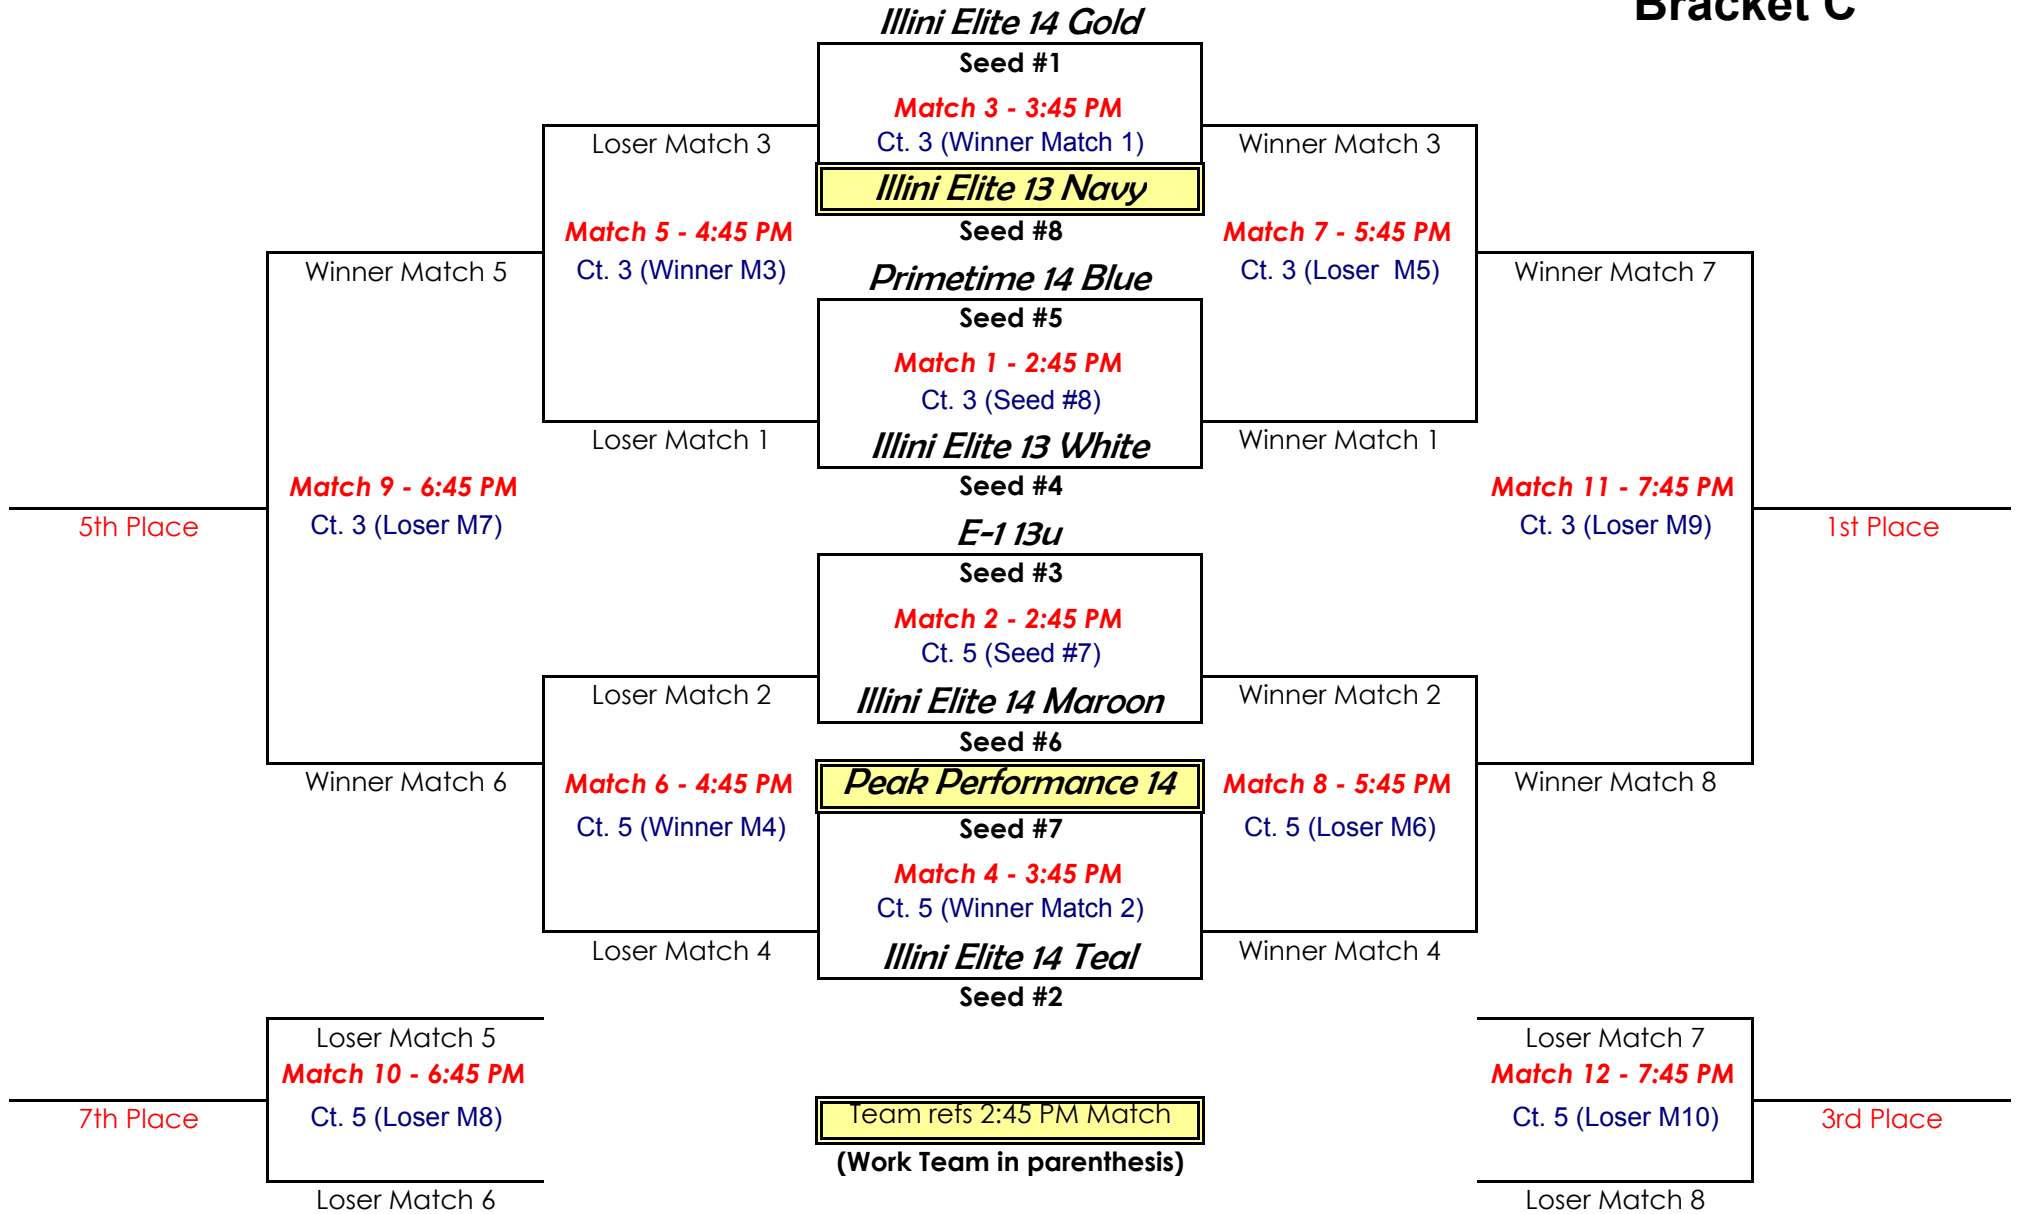

Central Division Power League

8 Team Bracket

14U April 26th
Bracket C

Note that match start times are only approximate. Matches will begin at the conclusion of the previous match.