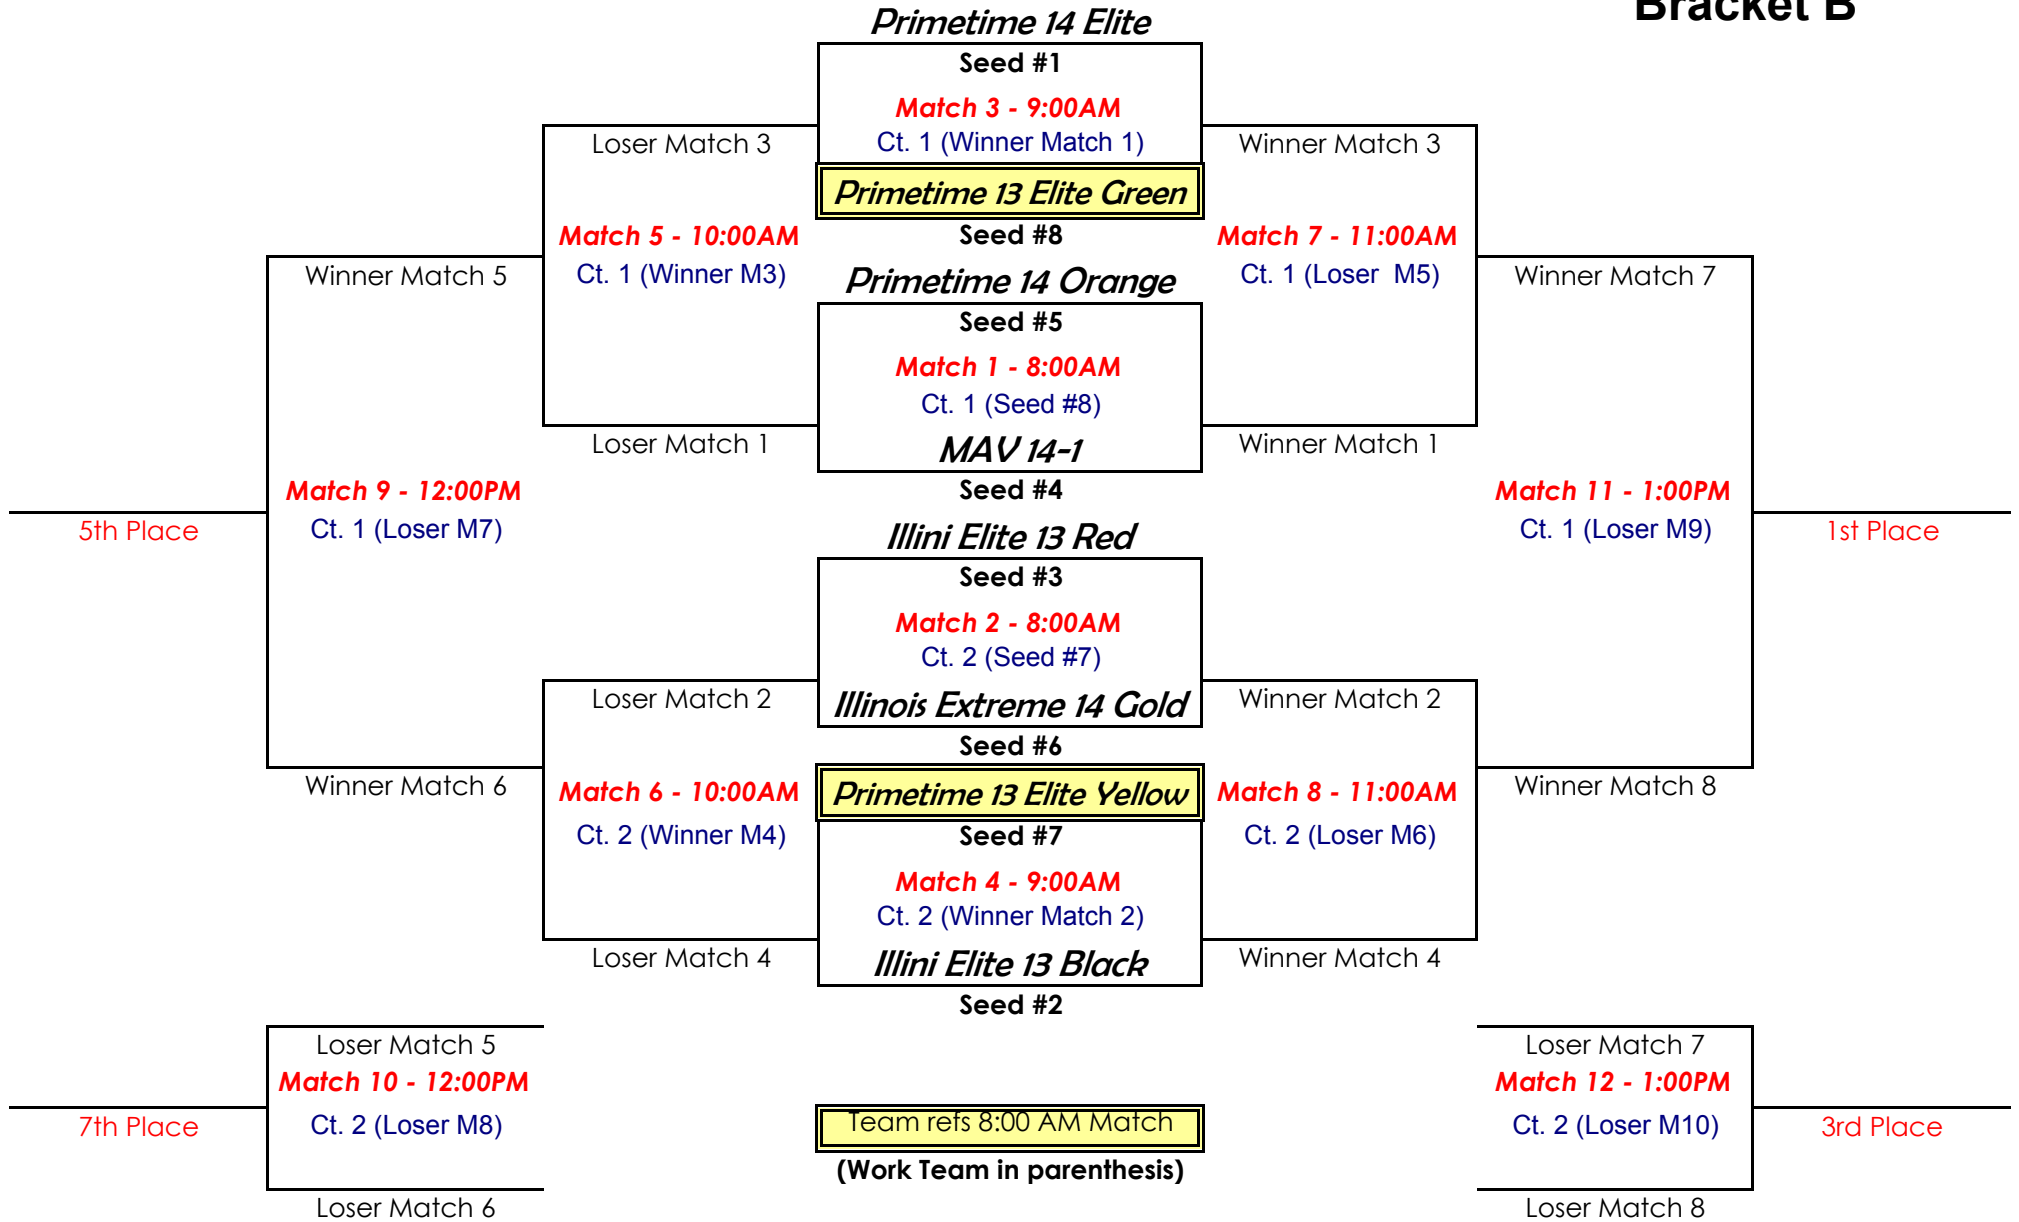

Central Division Power League

8 Team Bracket

14U April 26th
Bracket B

Note that match start times are only approximate. Matches will begin at the conclusion of the previous match.