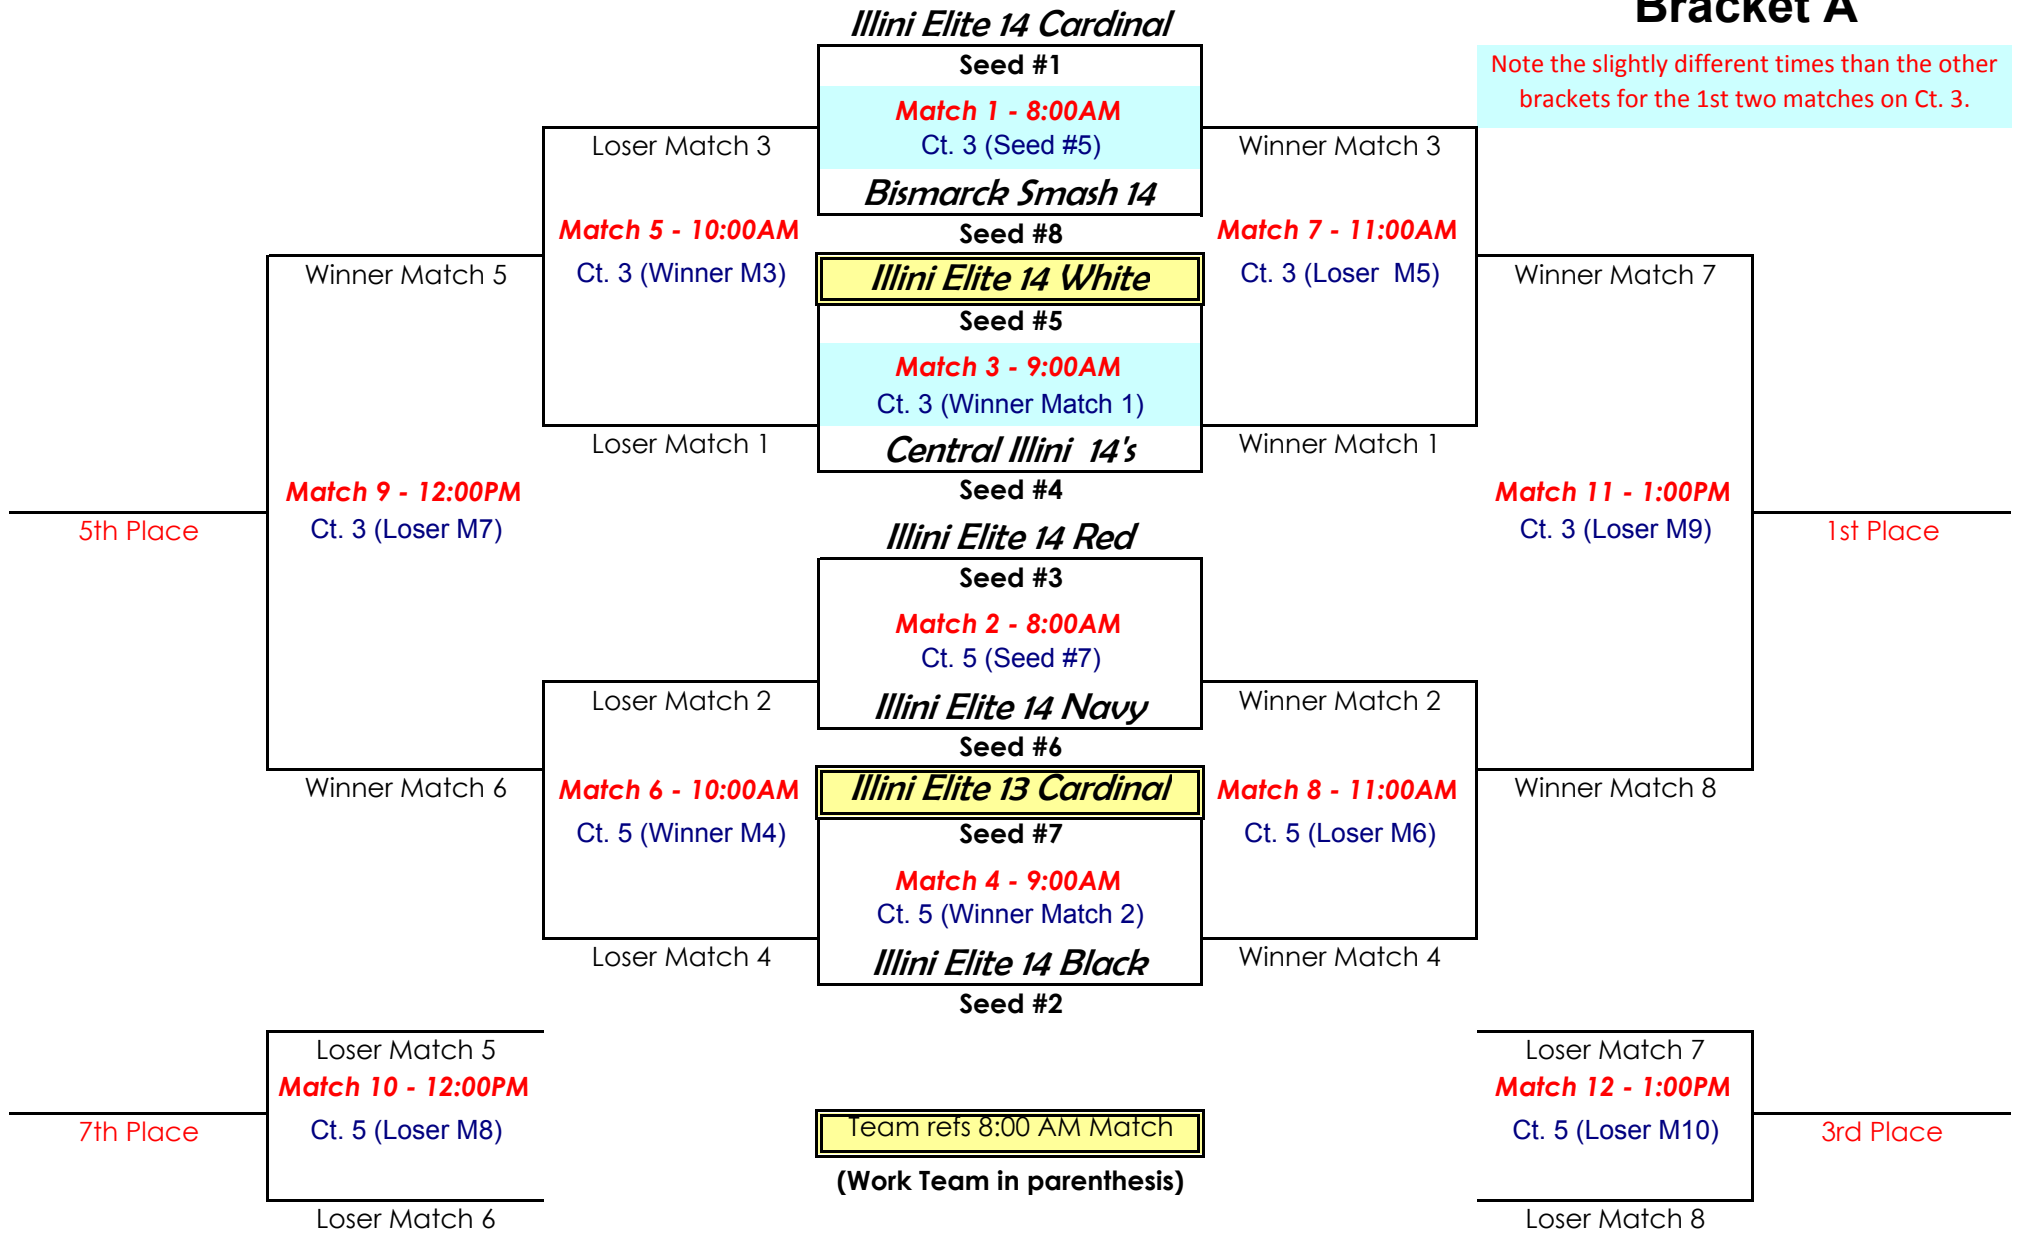

CHAIRS ARE PROVIDED FOR SPECTATORS

Central Division Power League

8 Team Bracket

14U April 26th
Bracket A

Note that match start times are only approximate. Matches will begin at the conclusion of the previous match.