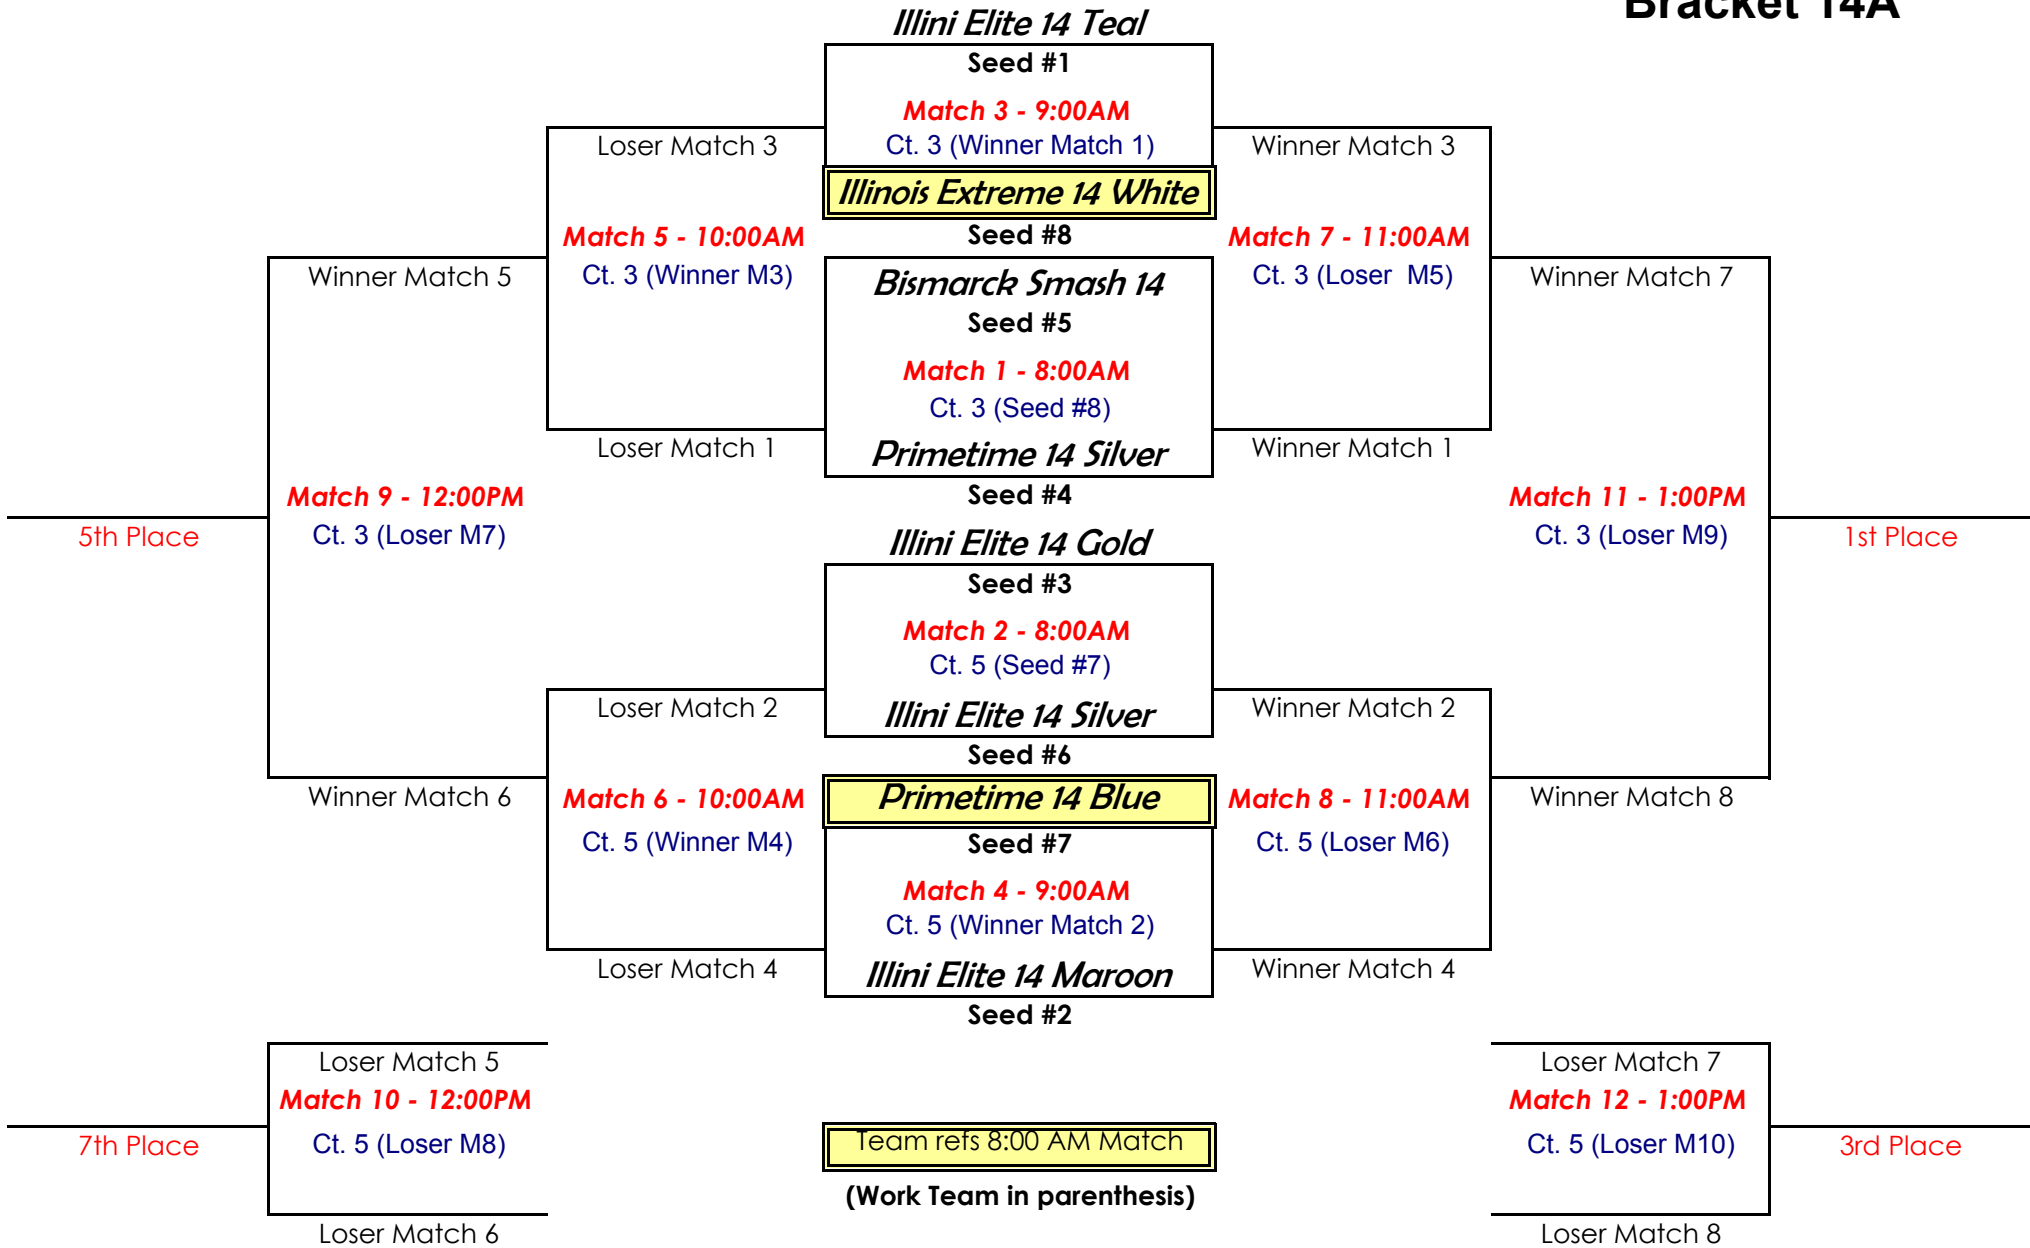

Central Division Power League

8 Team Bracket

14U May 24
Bracket 14A

Note that match start times are only approximate. Matches will begin at the conclusion of the previous match.

PM Round Bracket for Pools 14P1 & 14P2

(Times are approximate. Matches will start immediately following pool play)