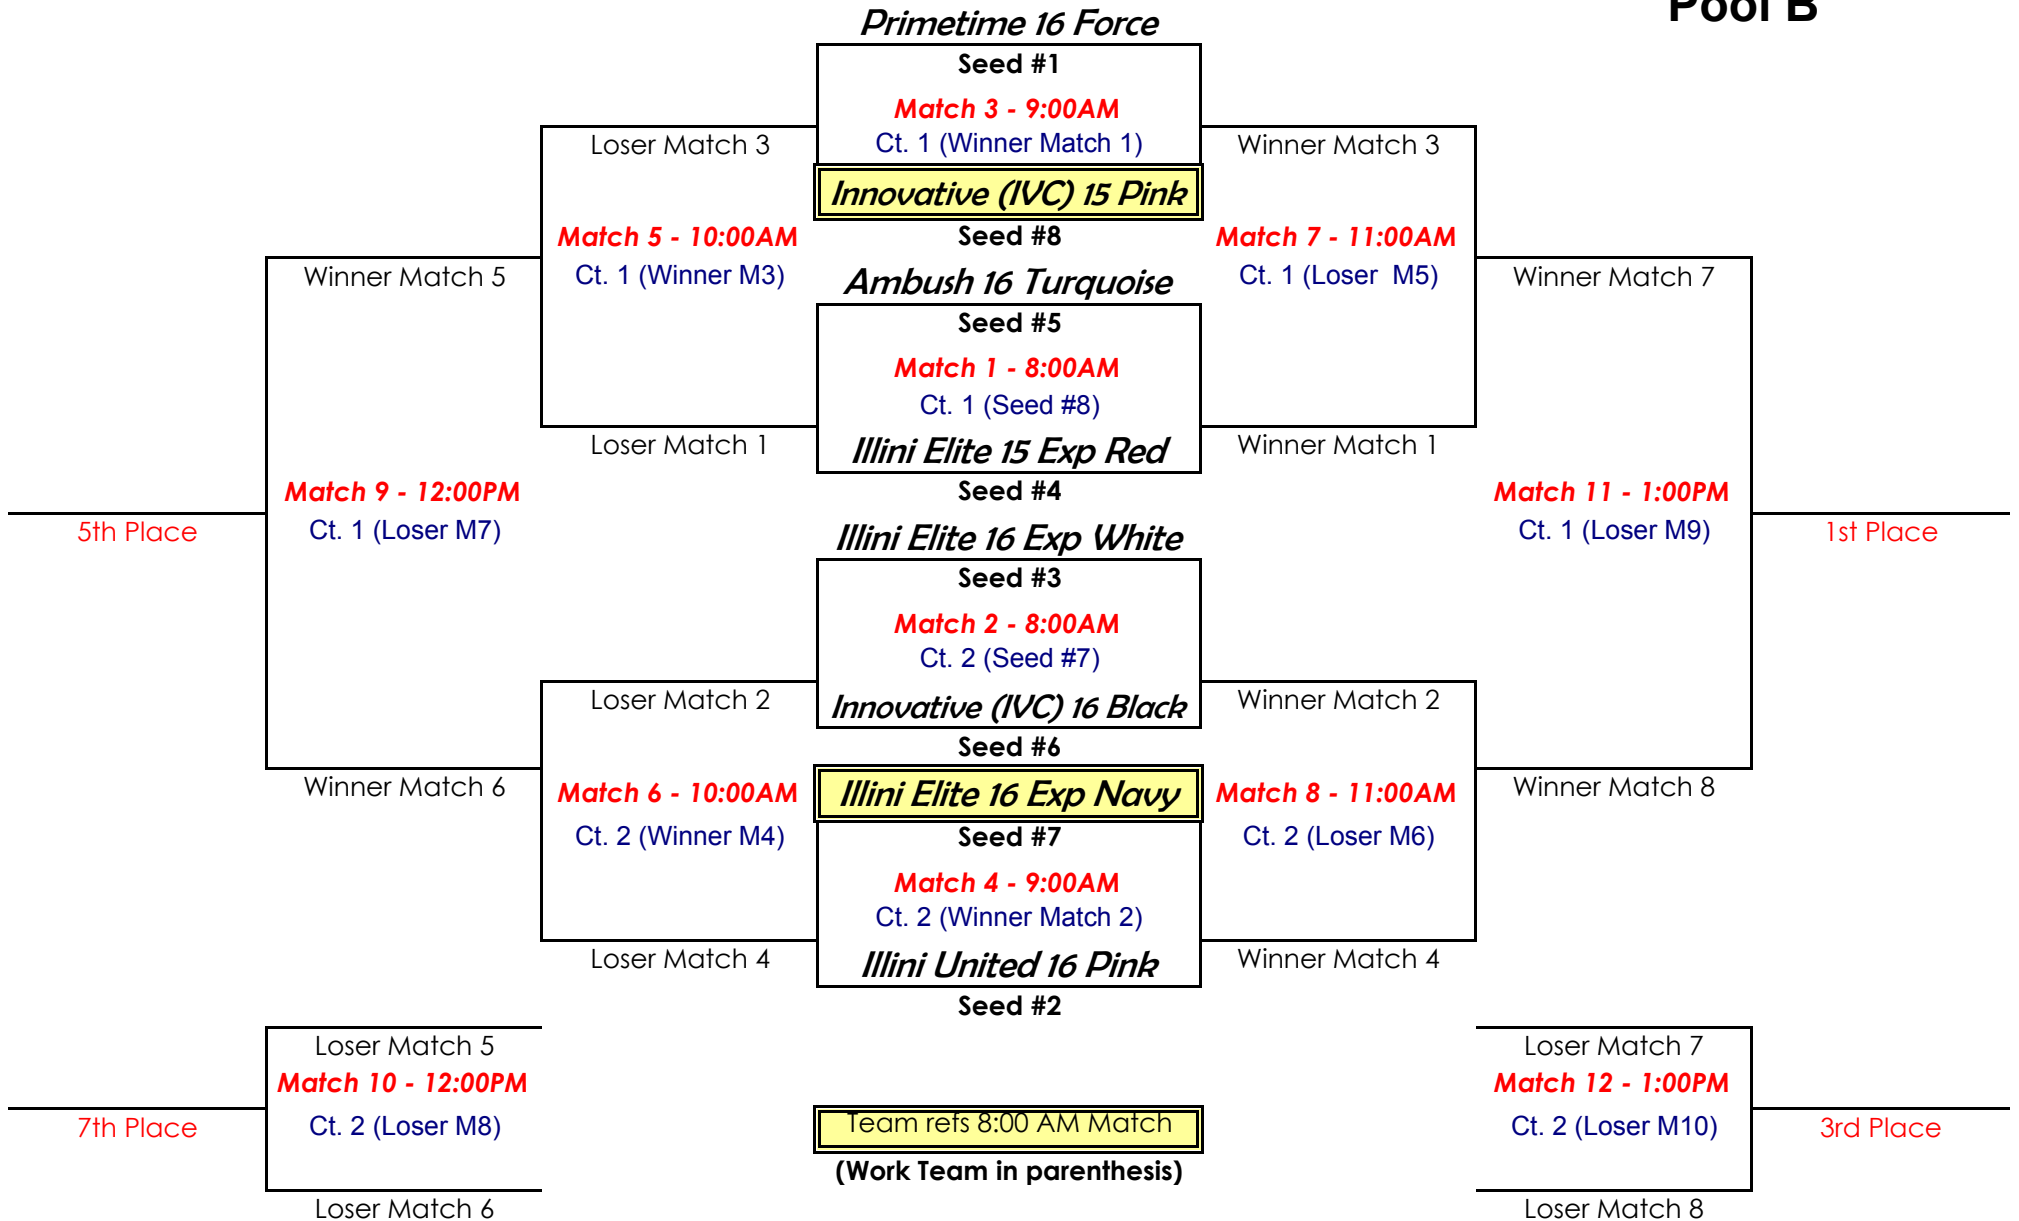

8 Team Bracket

Note that match start times are only approximate. Matches will begin at the conclusion of the previous match.