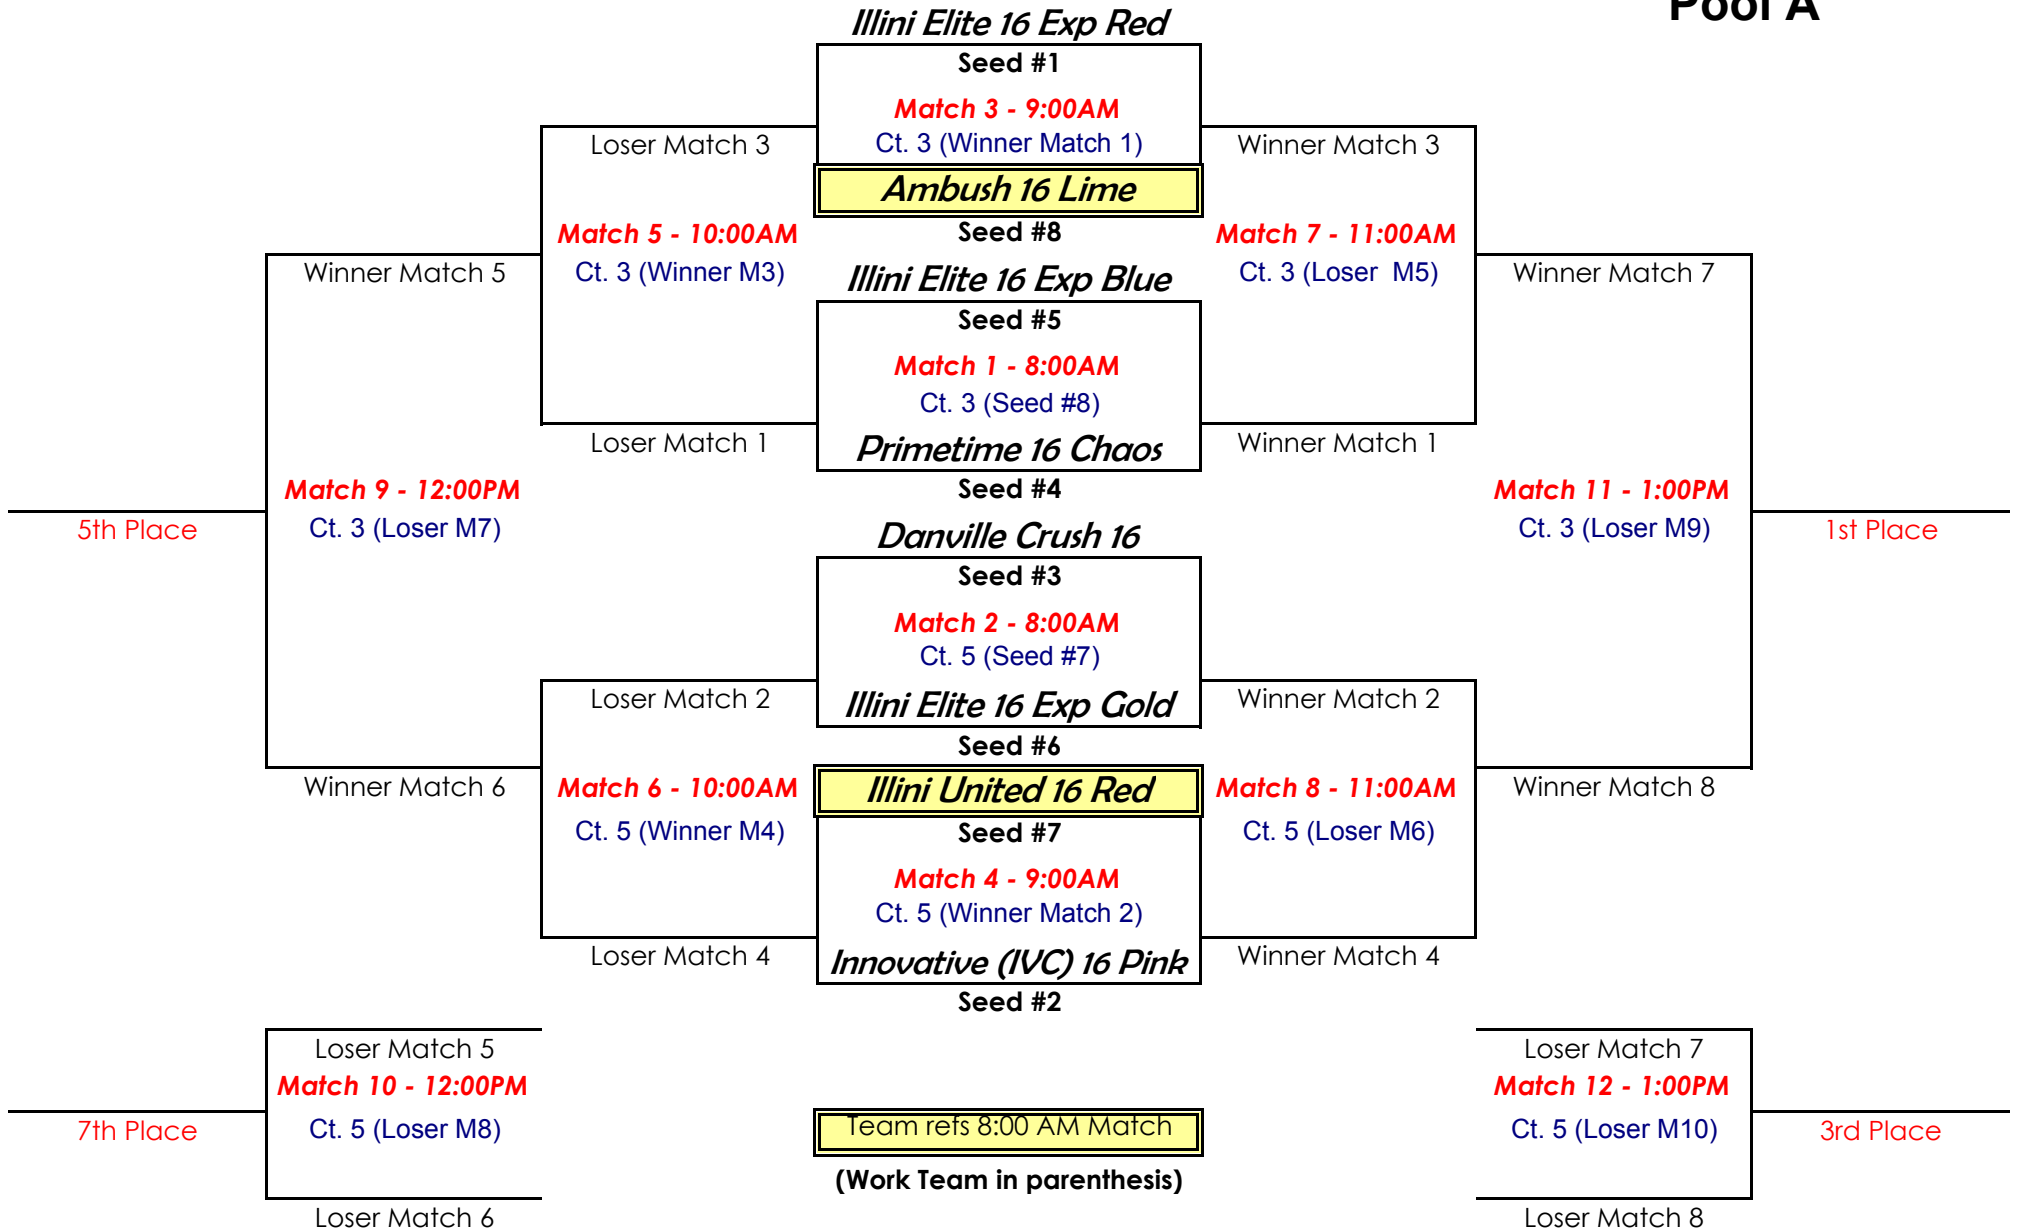

8 Team Bracket

Note that match start times are only approximate. Matches will begin at the conclusion of the previous match.