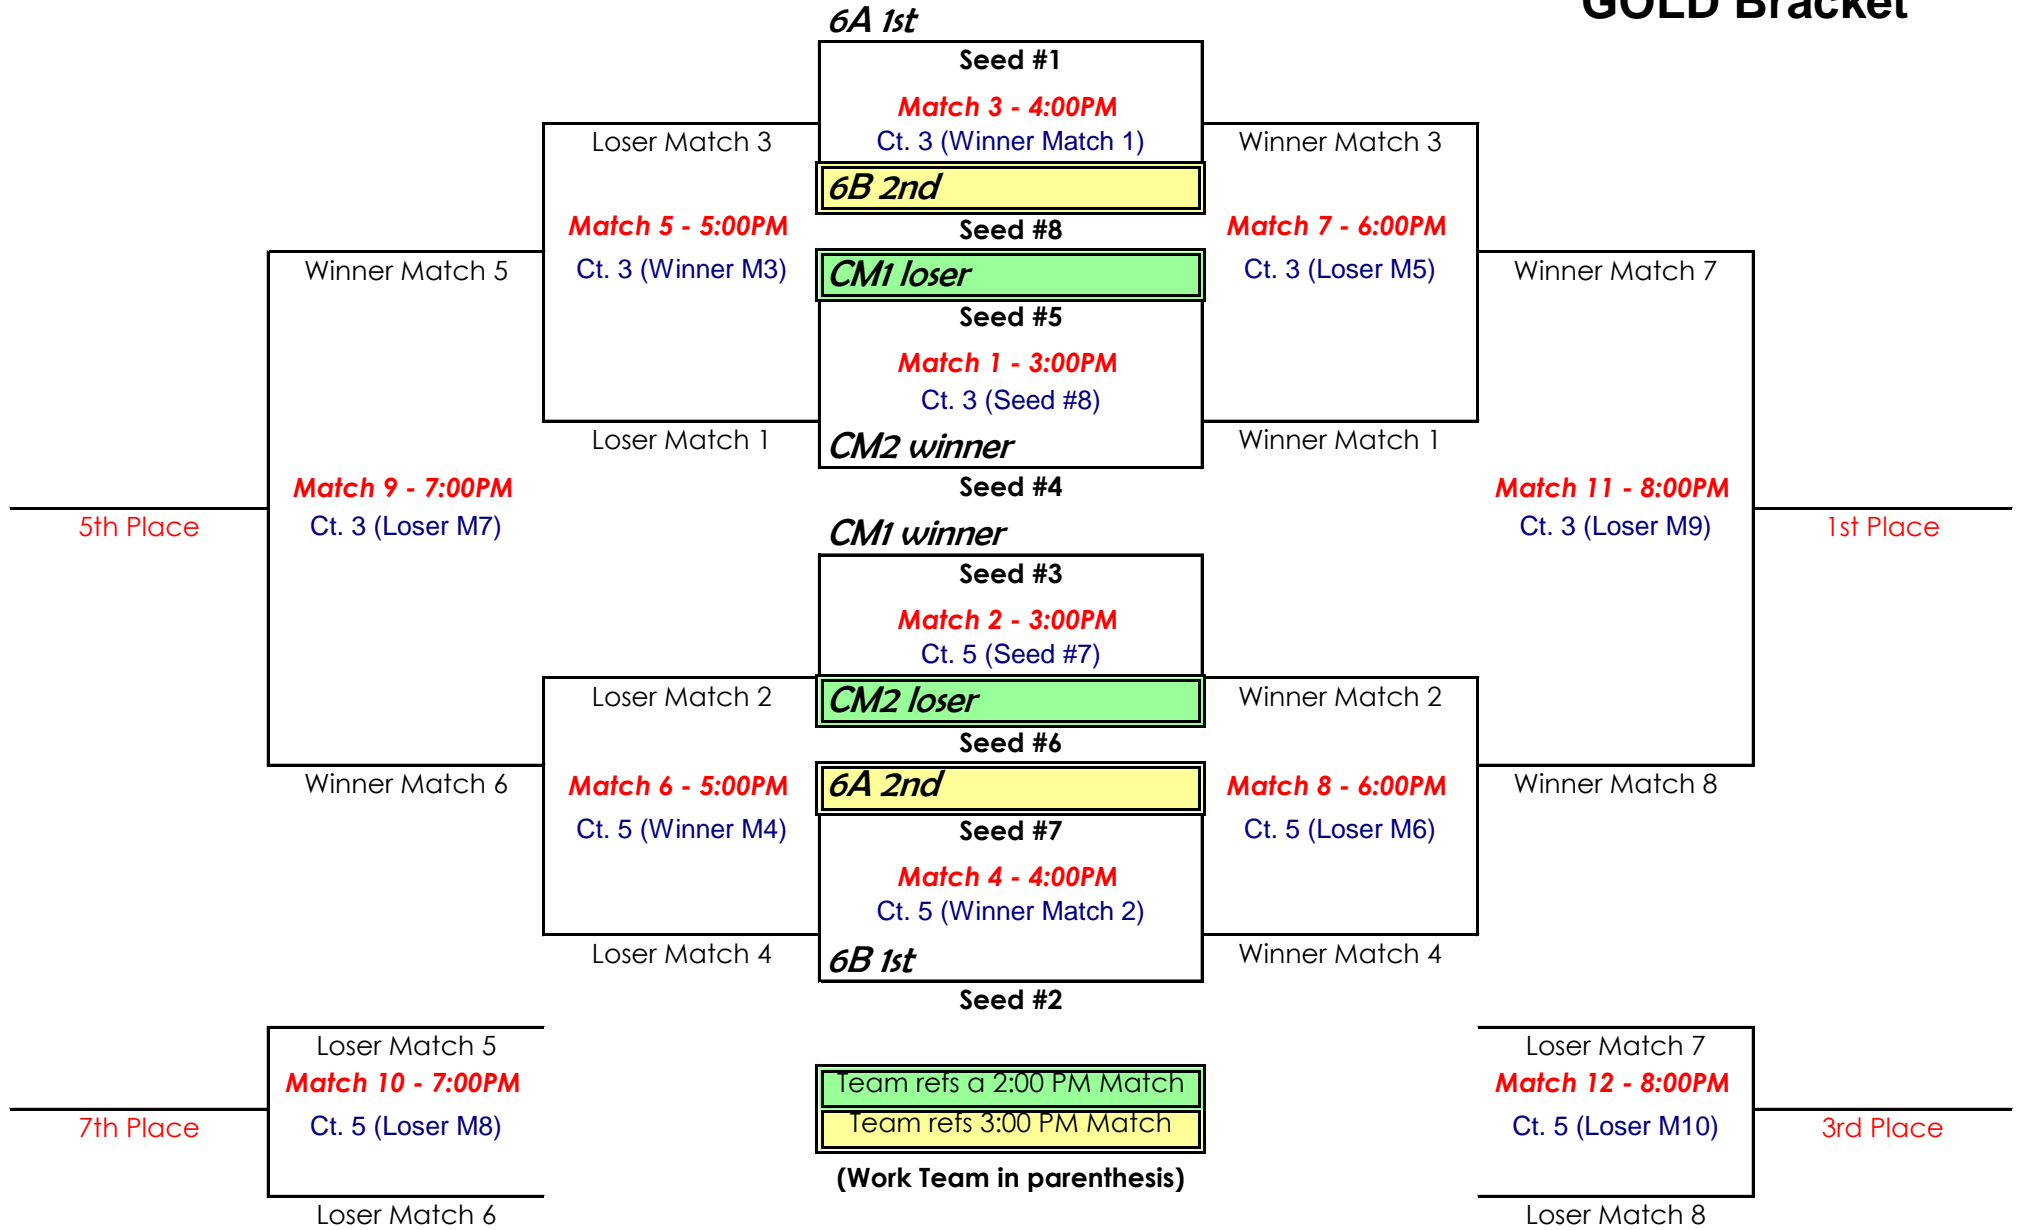

Central President's Day

8 Team Bracket

16U February 14th
GOLD Bracket

Note that match start times are only approximate. Matches will begin at the conclusion of the previous match.